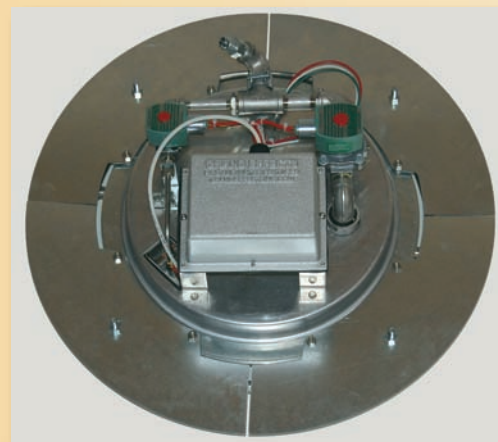

## Fire Pit Inserts

*With Complete Automated  
or Manual Systems*

**W**hy not turn your ordinary jobs into the extra ordinary! Grand Effects, known for its beautiful fire features at well known resorts and hotels has developed a residential product line. All of our Fire Pit Inserts incorporate either full automation or manual operation using a CSA/AGA approved burner system. Our system is safe and easy to install. You can choose from different sizes of support plates to fit your installation, (custom support plates available on request).

### *Automation Includes:*

- U.L. Control Panel
- CSA Approved Burner Assembly With Flame Monitoring Technology
- Support Plates Are Available In 30" and 35" Sizes

*Can Be Operated  
Remotely From Any  
Home or Pool  
Operating System*