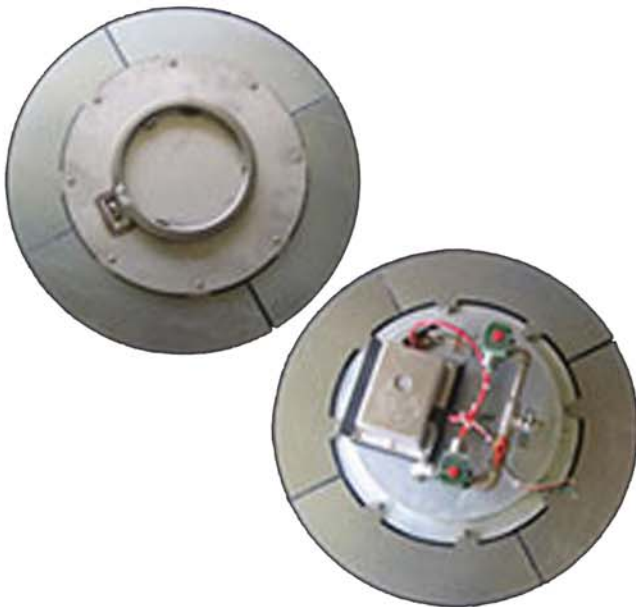

Turns an ordinary job
into the extra ordinary!

GRAND EFFECTS

Automated Fire & Water Features

(949) 697-5270 www.grandeffectsinc.com

Rock Inserts

Available in Automation or
Manual Operation

Automation Includes:

U.L. Control Panel

CSA Approved Burner Assembly
with Flame Monitoring Technology

Mounting Hardware

Rock Inserts